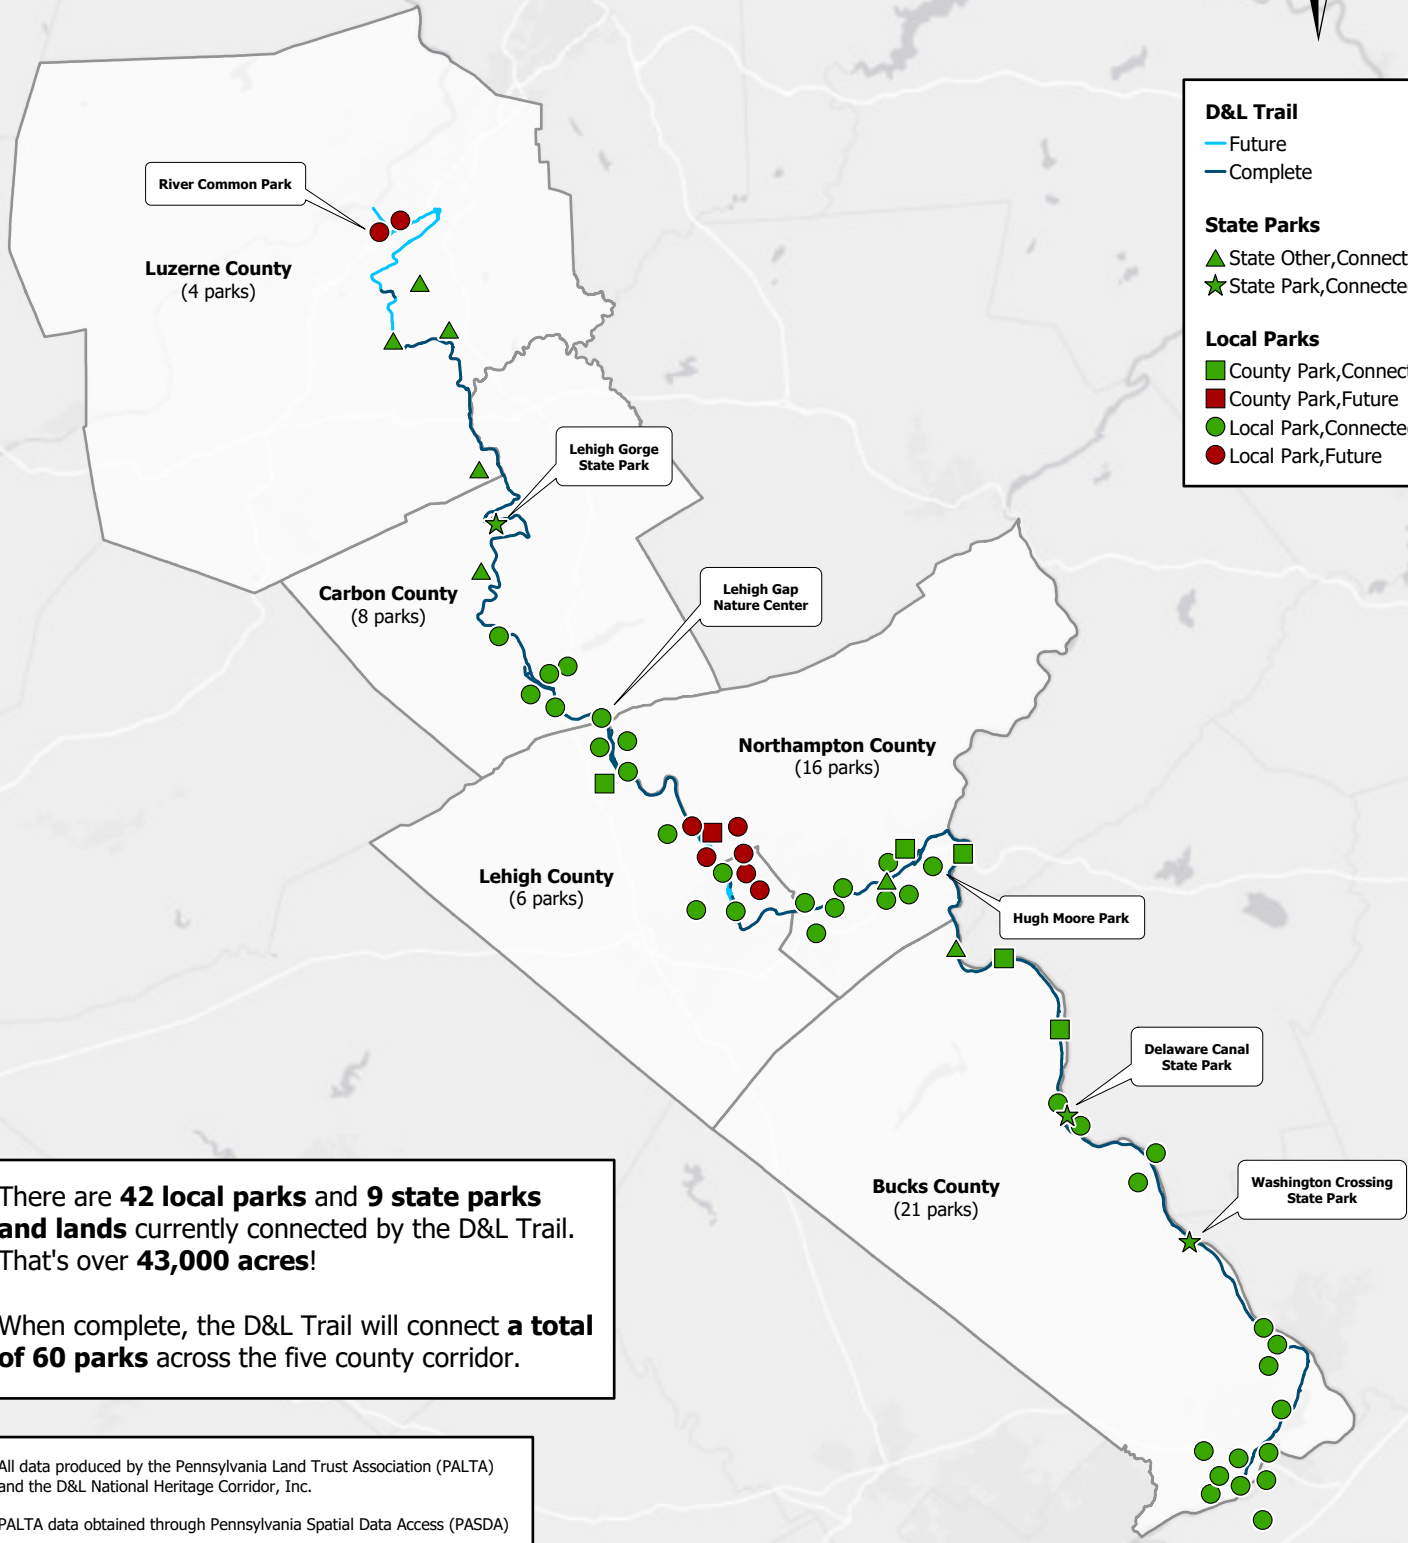

# Parks Connected by the D&L Trail

**D&L Trail**

- Future
- Complete

**State Parks**

- ▲ State Other, Connected
- ★ State Park, Connected

**Local Parks**

- County Park, Connected
- County Park, Future
- Local Park, Connected
- Local Park, Future

There are **42 local parks** and **9 state parks and lands** currently connected by the D&L Trail. That's over **43,000 acres!**

When complete, the D&L Trail will connect **a total of 60 parks** across the five county corridor.

All data produced by the Pennsylvania Land Trust Association (PALTA) and the D&L National Heritage Corridor, Inc.

PALTA data obtained through Pennsylvania Spatial Data Access (PASDA)

Map produced 02/05/2020

Esri, HERE, Garmin, (c) OpenStreetMap contributors, and the GIS user community