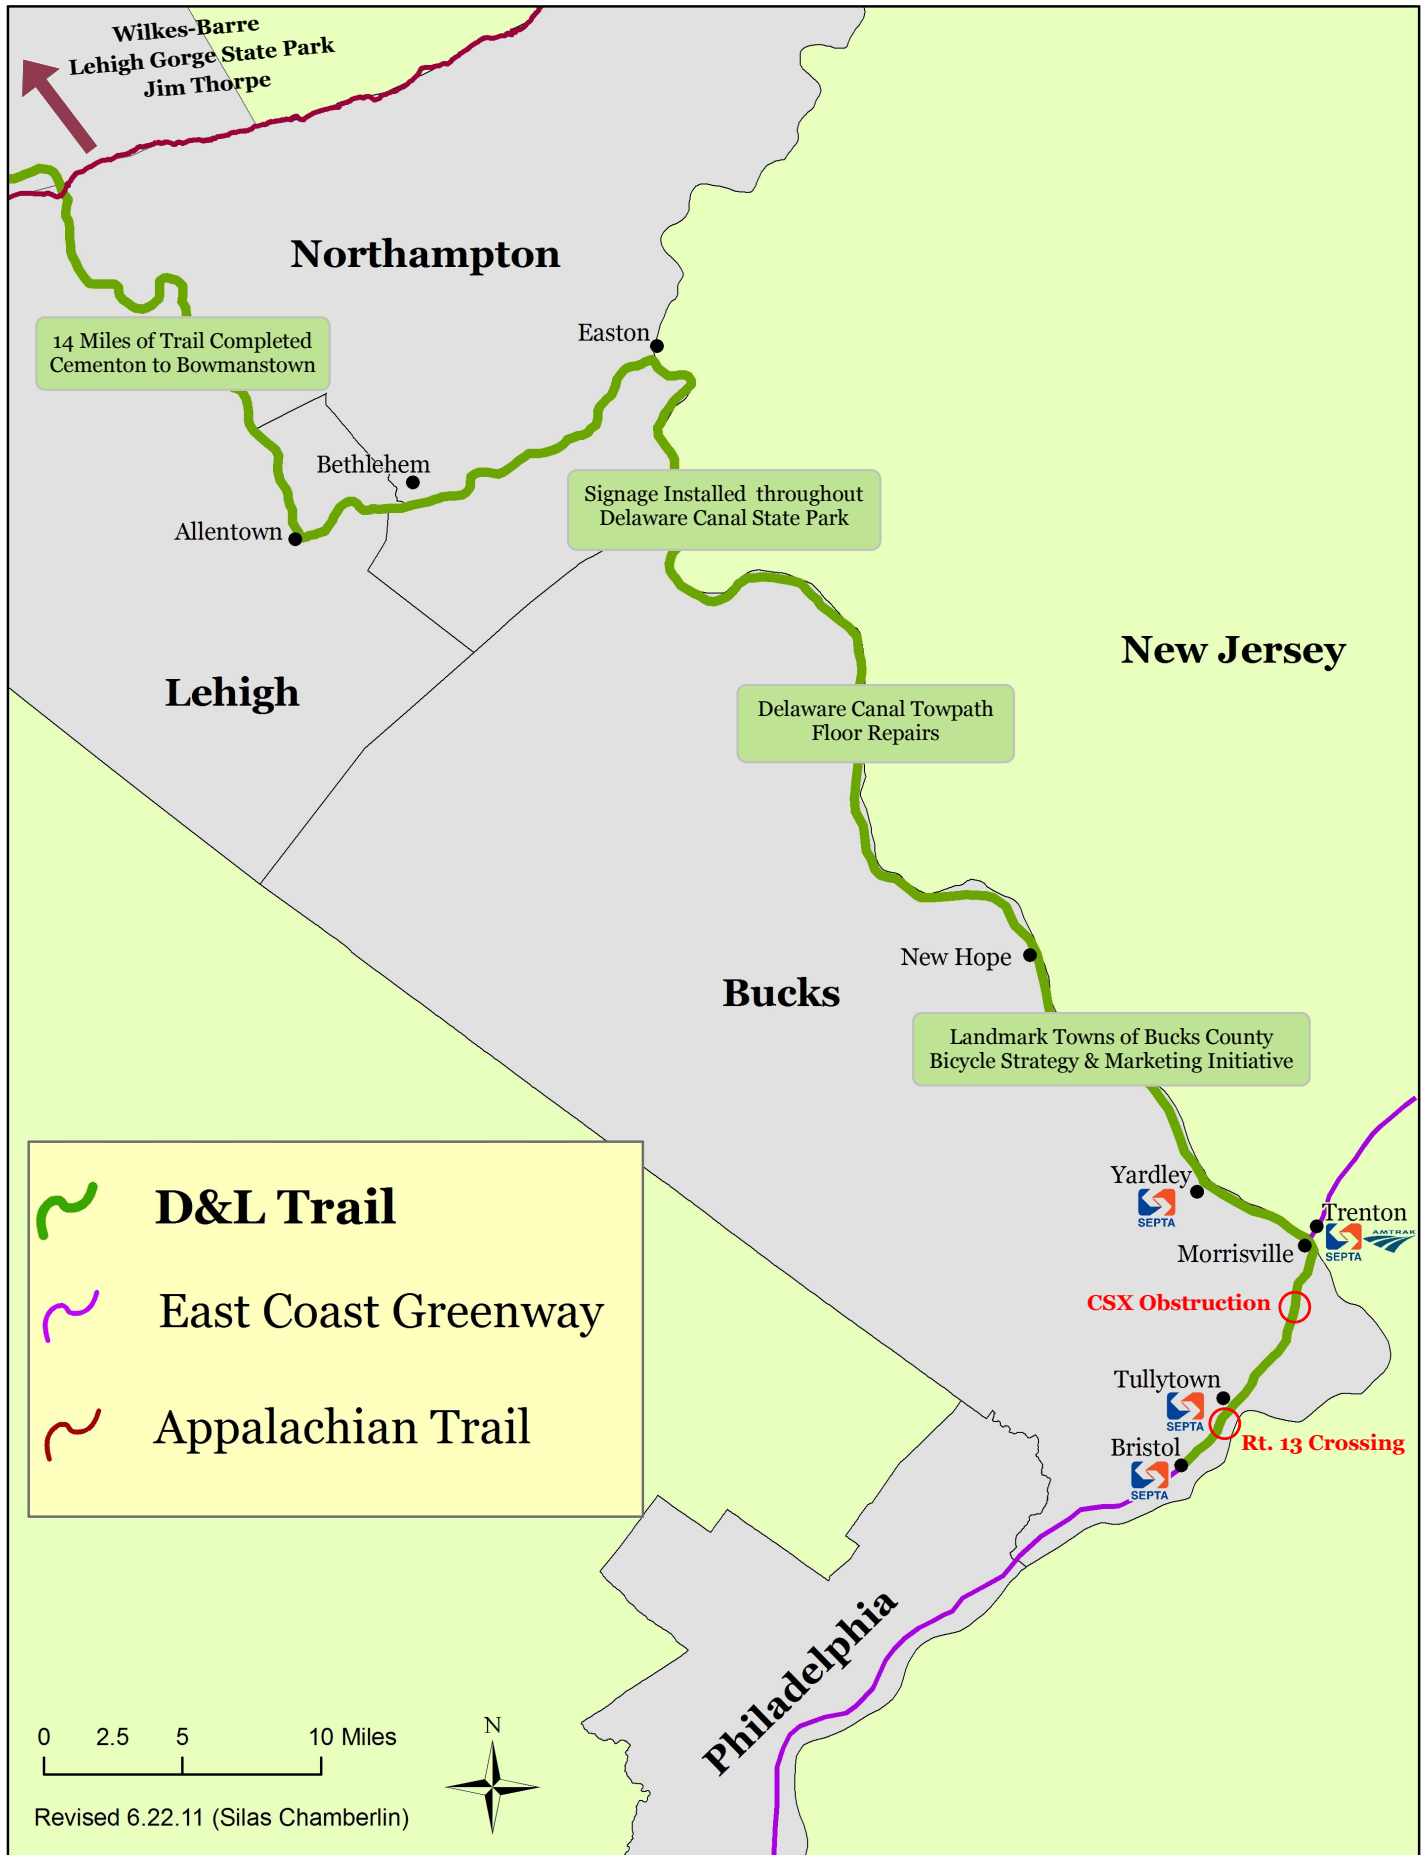

# The D&L Trail

165-mile multi-use trail linking Philadelphia to the Lehigh Valley and beyond

[delawareandlehigh.org](http://delawareandlehigh.org)